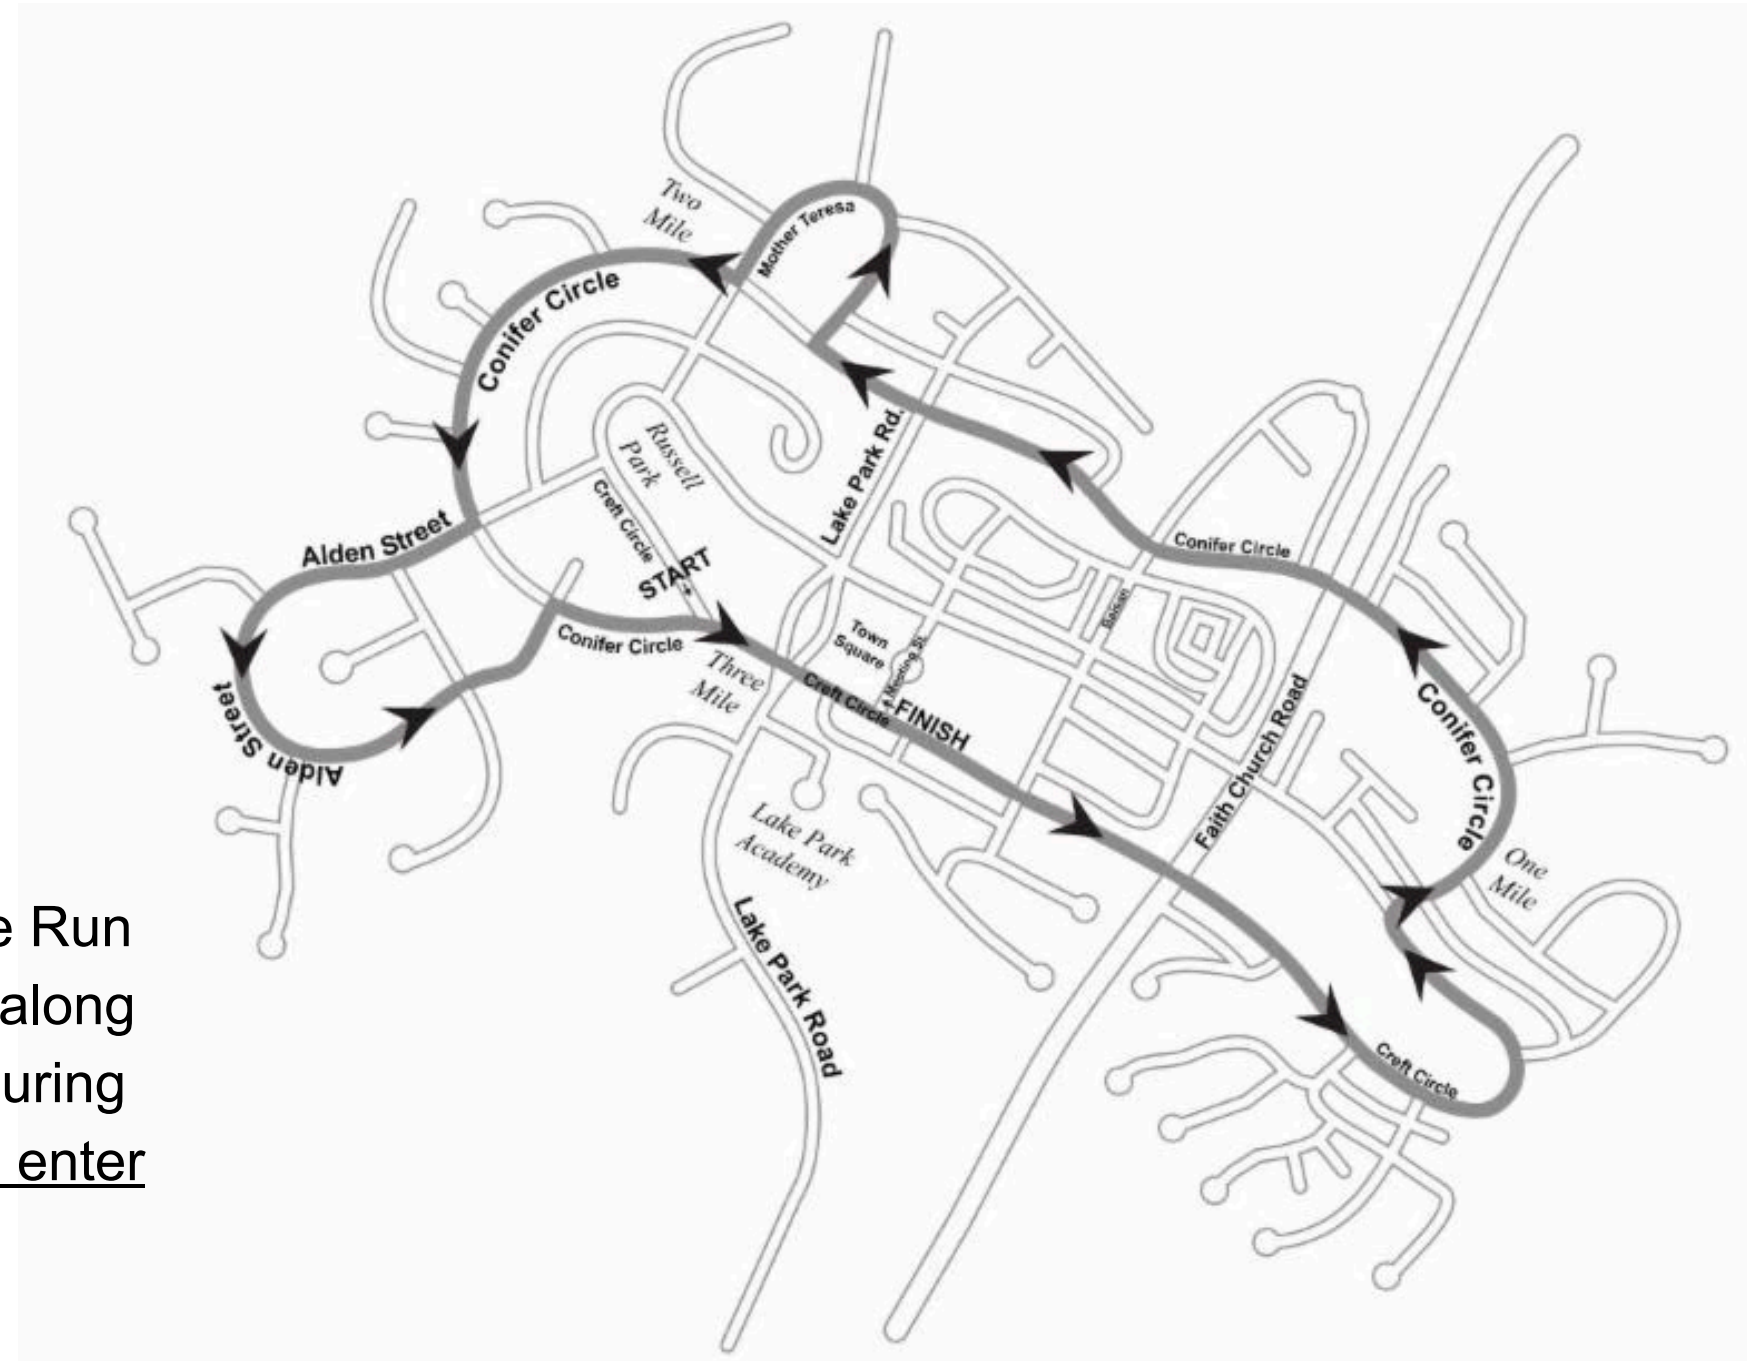

# Saturday, April 12, 2025 (5K @ 8 am)

2025  
**MEMORIES**  
*in motion*  
 Girls on the Run  
**Union County**

You are receiving this notification of the 19th annual Girls on the Run of Union Co. 5k because your home and/or business is located along the race course and will be directly impacted by road closures during this event. Note: residents living on these streets will be able to enter and exit their homes until 7:45 am at which time all ingress and egress will be limited until the end of the 5K.

The following roads will be closed for a duration of time on the morning of Saturday, April 12, 2025.

The 5K route flows along Creft Circle, between Lake Park Road and Meeting Street. This area up to Balsam Street will be closed to traffic from 6:00 a.m. to 10:00 a.m.

The closing was approved by the Lake Park Town Council. We apologize for any inconvenience this may cause concerning the use of the parking spaces in front of your home. There will be eight Union County Sheriff's directing traffic, so Lake Park residents have access to their homes throughout the race.

The Girls on the Run of Union CO. Council will be working closely with Village of Lake Park Officials and Emergency personnel to ensure public safety at all times to ensure that the road affected by this event are reopened for traffic as soon as safely possible.